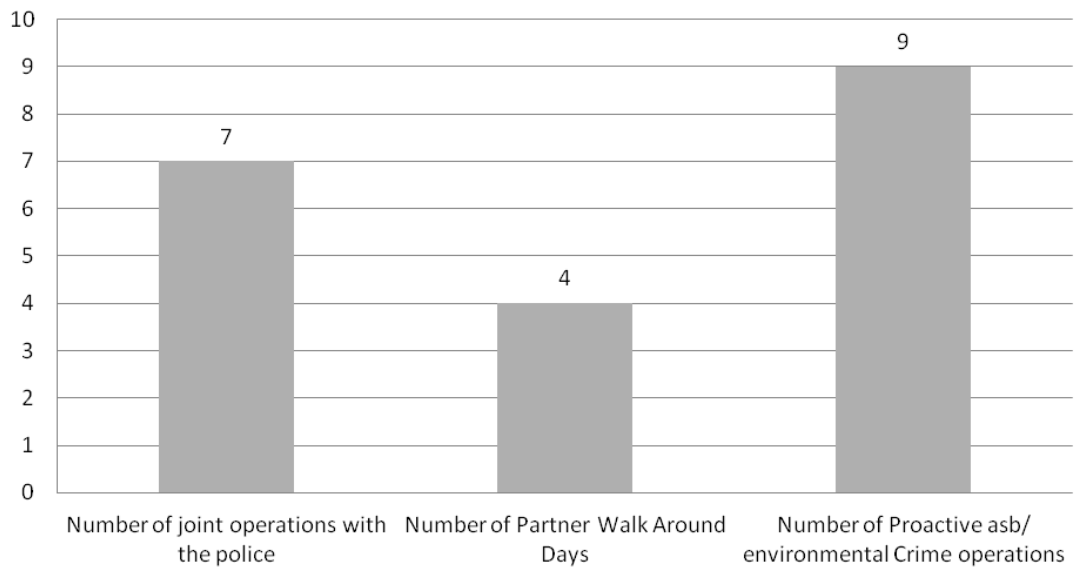

Community Protection Proactive Work April - August 2011

Anti-Social Behaviour Actions April - August 2011

Number of Envirocrime Service Requests April - August 2011

Enforcement Action carried out in relation to EnviroCrime April - August 2011