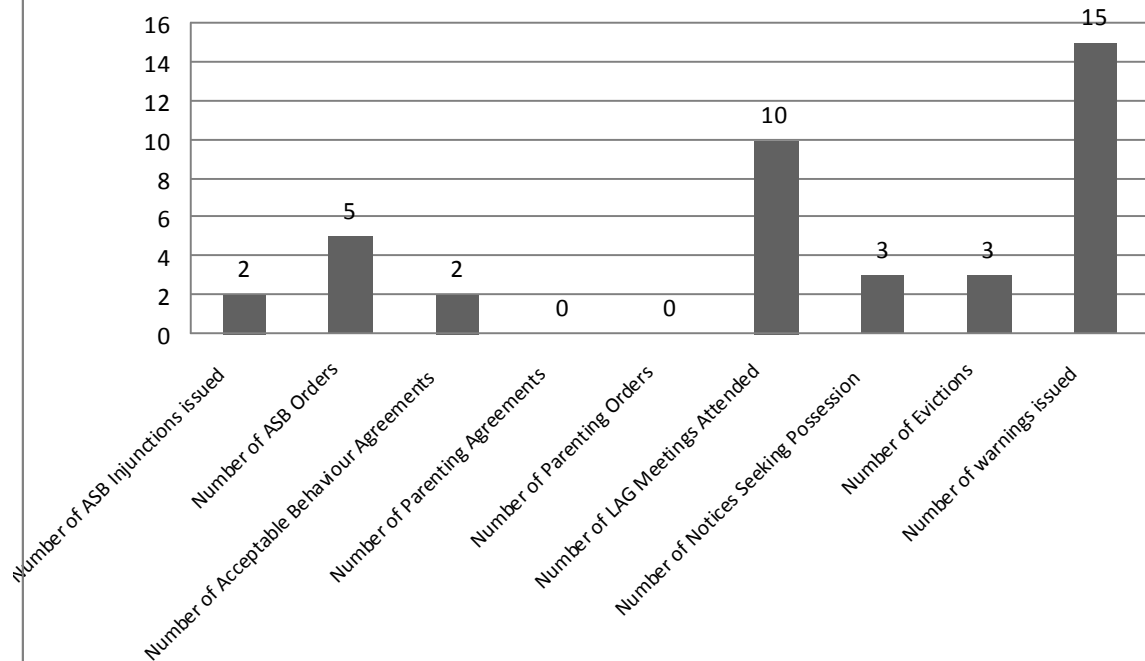

Community Protection Proactive Work April - August 2011

Anti-Social Behaviour Actions April - August 2011

Number of Envirocrime Service Requests April - August 2011

Enforcement Action carried out in relation to EnviroCrime April - August 2011