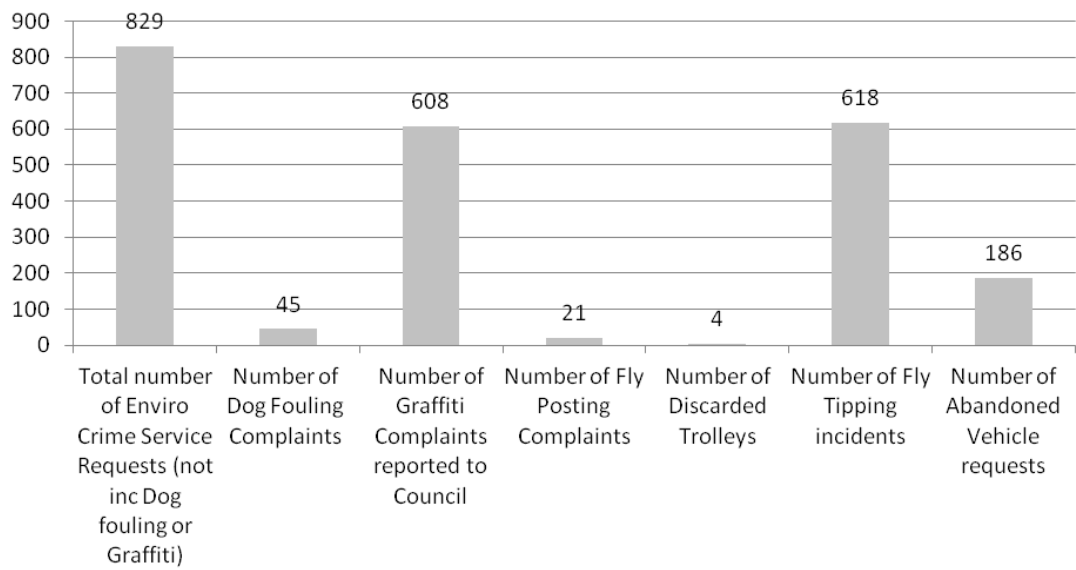

Community Protection Proactive Work April - August 2011

Anti-Social Behaviour Actions April - August 2011

Number of Envirocrime Service Requests April - August 2011

Enforcement Action carried out in relation to EnviroCrime April - August 2011